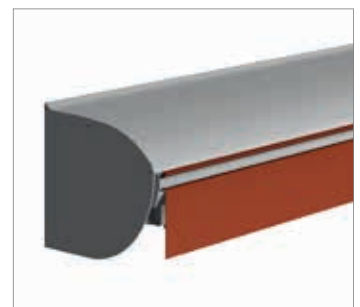

Variomatic drive

The Variomatic drive gives you lots of options and allows you to adjust the inclination continuously between 7° and 55°. At an inclination of 55°, the awning is extended diagonally downwards, giving you ideal sun protection and privacy.