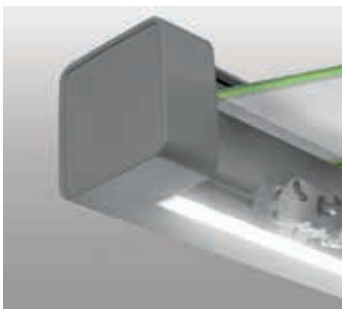

ERHARDT Q

ONE PRODUCT – MANY OPTIONS

Design

Square, linear, modern. Thus the ERHARDT Q is exactly the right awning for your exclusive terrace. The design fits perfectly with the modern architecture of your house adding the perfect accent.

All-round protection for fabric and mechanism

When the awning is retracted, the fabric and technology are completely protected in its housing, which ensuring perfect protection from the elements.