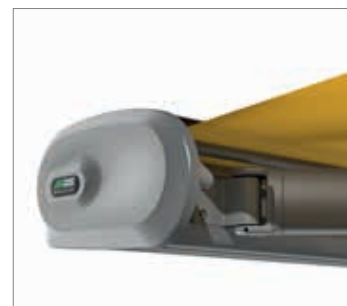

ERHARDT C

ONE PRODUCT – MANY OPTIONS

Design

The redesigned ERHARDT cassette makes an immediate impression. The slim, rounded shape of the cassette and the side cover complement each other perfectly, giving the awning a discreet and elegant look that makes it the ideal companion for your architectural style.

Versatile installation options

The ERHARDT C awning is very easy to install thanks to the wide range of mounting options, including brackets for mounting on walls, ceilings and rafters, that give you a high level of flexibility to adapt it to your space.

All-round protection for fabric and mechanism

The entire mechanism and the awning fabric shaft are hidden when the Erhardt C cassette awning is in the retracted position. Special sealing applied to the drop profile protects the cassette from splashing water, making the awning fully waterproof and ensuring maximum protection from the elements while giving the awning a discreet, understated look. It also helps the fabric retain its brightness for longer and makes the mechanism more reliable.