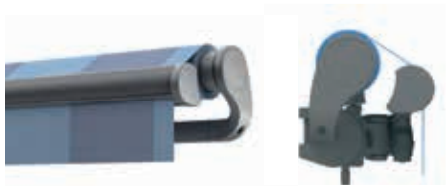

ERHARDT BS

ERHARDT BS-D

ERHARDT BS-H

ERHARDT BS is an open folding-arm awning. The fabric valance shields the folding arms from view.

ERHARDT BS-D is the same basic model as the BS, but with an additional rain cover to protect the fabric from above. The BS-D is equipped with a high-quality tilting arm bearing to ensure precision closing.

ERHARDT BS-H has a rain cover and an additional lower shell to protect the entire fabric and the mechanism. The BS-H is equipped with a high-quality tilting arm bearing to ensure precision closing.