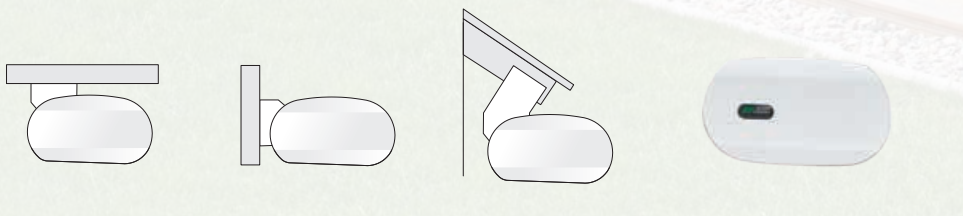

**ERHARDT
MARKISEN**

Mehr. Freude. Leben. Zuhause.

ERHARDT SD – The versatile awning for every requirement

- The fabric and the mechanism are perfectly protected within the closed housing of the cassette awning. This ensures ideal protection from the elements.
- The internal gutter is a further sophisticated detail.
- Even with a low-profile installation height of only 15 cm, the ERHARDT SD is characterised by exceptional stability and torsional stiffness.
- The ERHARDT SD is particularly robust making it suitable for larger areas as well.
- The timeless shape of the cassette has a very light and elegant appearance in spite of its high loading capacity.
- A valance can be ordered separately.
- The ERHARDT SD is also available as a double awning. Both the vertical awning and the main awning can be operated either by a crank or a remote control motor.
- Durable materials and high-quality craftsmanship form the basis for sophisticated functionality.
- A large selection of additional equipment: Ask your ERHARDT dealer to get valuable tips.

**ERHARDT
MARKISEN**

Mehr. Freude. Leben. Zuhause.

ERHARDT SD AT A GLANCE

All of the ERHARDT SD features

Maximum dimensions	700 x 400 cm (width x projection length) Double awning: 650 x 325 cm (width x projection length)
Cassette awning	Fabric shaft and mechanism completely protected
Frame colour	<ul style="list-style-type: none"> • White (RAL 9016) • Grey-aluminium structured (RAL 9007 finely structured) • Anthracite (DB 703)
Custom colour	Any RAL colour is possible
Fabric designs (over 250 designs)	<ul style="list-style-type: none"> • Collection: SunsilK • Exclusive collection: SUNVAS CASA • Classic collection • Acrylic collection • Double awning: Soltis
Inclination angle	5° - 35°
Special features	<ul style="list-style-type: none"> • Cassette height of only 15 cm • Exceptionally stable (large areas are possible) • Available as a double awning with a remote control motor • Can be coupled • High-quality tilting arm bearing